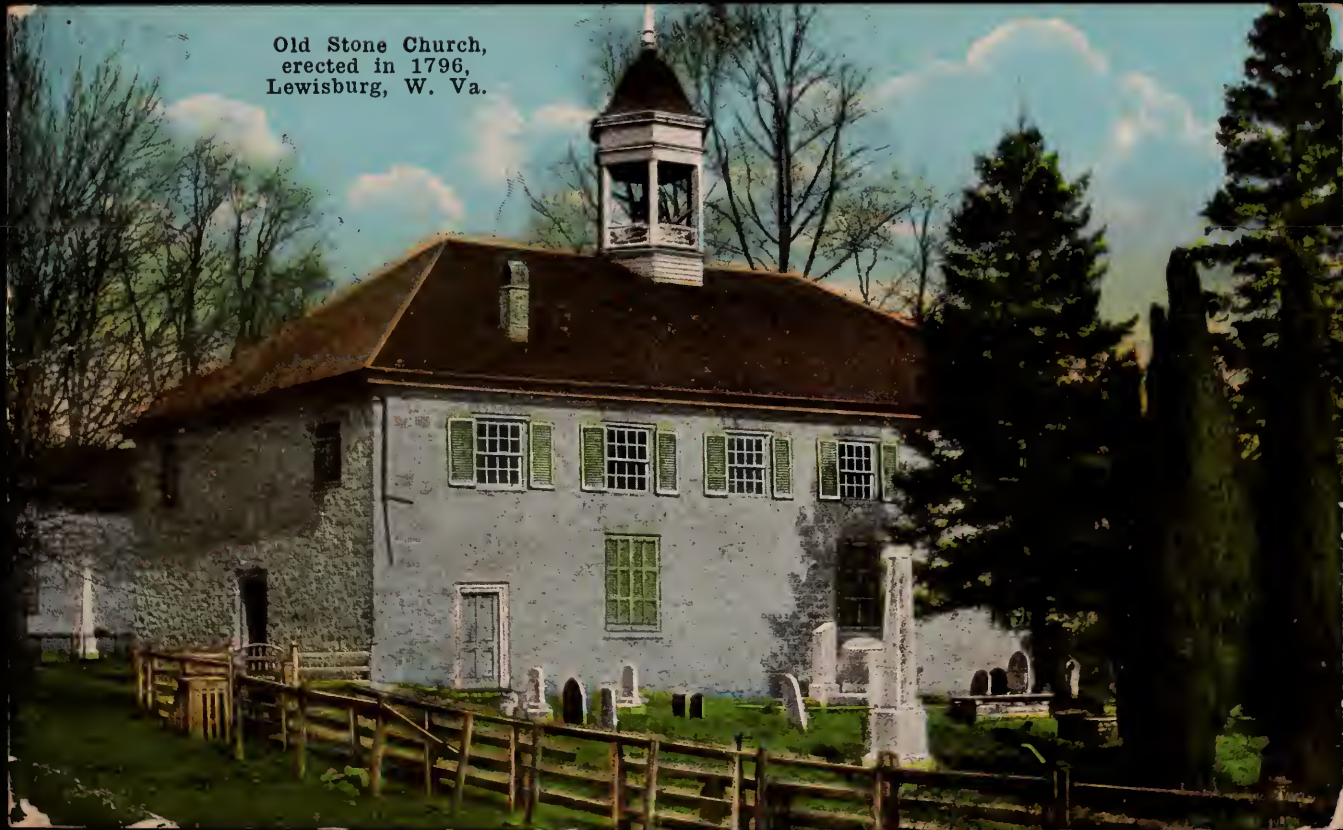

Old Stone Church,
erected in 1796,
Lewisburg, W. Va.

Post
Card

Miss Anna Moore
718 Rock Ch. Ch. Road
Washington N.W.
D.C.

Anna -
This is the
Church I go to
on Sunday
Right
old isn't it
Love
Arnold

Copyright by National Geographic Society, Inc. 1917